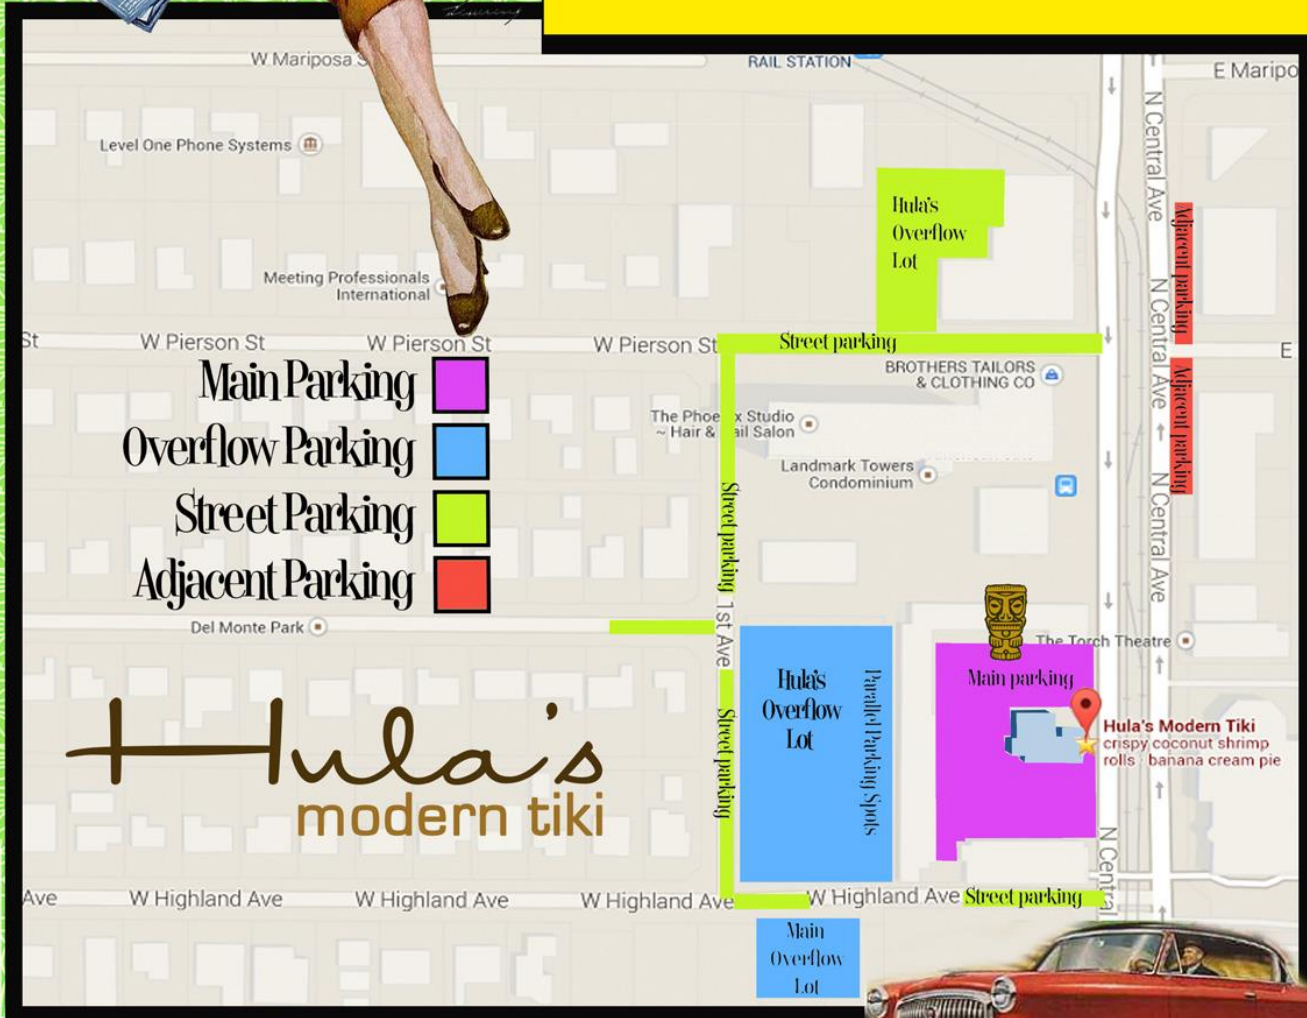

Desert Adventure Social

At

A modern twist on an American classic

**4700 N Central Ave
Phoenix AZ 85012**

602 254-TIKI

6:30PM - 8:00PM

Our next social meeting will be on **Wednesday, July 8th, 2015** at the Hula's Modern Tiki. Located on the NW Corner of Central and Highland, just south of Camelback Rd. Members and guests are encouraged to attend. We will meet at 6:30 and provide some appetizers to enjoy! There will be a cash bar available for adult beverages and sodas. Wednesday is Happy Hour ALL DAY! This will be a great time to find out about upcoming Desert Adventures activities. Many trip leaders will be on hand to answer any questions about specific events. There will be no fee for this event.

PARKING – SEE INSTRUCTIONS ON NEXT PAGE

Due to the construction of the highly anticipated residential project on Highland Ave. our parking has changed. We have a lot of parking options, and the map on the next page shows all the places you can leave your car while you come and be fabulous with us.

Parking at Hula's

www.hulasmoderntiki.com

PARK